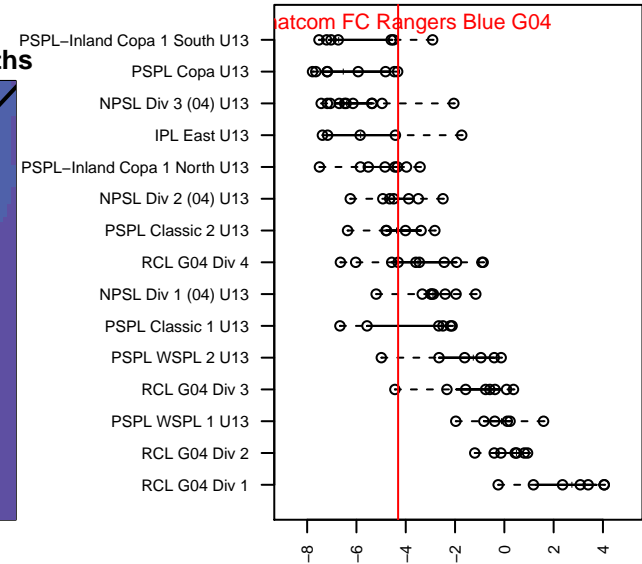

Whatcom FC Rangers Blue G04

Whatcom FC Rangers
 Bellingham, WA
 G04 total strength=767
 attack=1.03 defense=0.77
 fall league = RCL G04 Div 4
 spr league = Win RCL G04 Div 4

alt names used:
 100 WFC Rangers G04 Blue
 65 Whatcom FC Rangers G04 Blue
 Whatcom FC Rangers – GU04 Blue
 Whatcom Rangers Blue
 Whatcom FC Rangers – GU04 Blue
 Whatcom FC Rangers – GU04 Blue

Venues played:
 2016 Skagit Firecracker Gold U13
 2016 Baker Blast COPA U13
 2016 Pacific Coast Challenge U13
 2016 RCL G04 Div 4
 2016 Win RCL G04 Div 4
 2016 WYS Presidents Cup G04 Division 2

Whatcom FC Rangers Blue G04
 Dots are actual minus expected GF (blue circles) and GA (red triangles).
 Blue line is smoothed change in attack strength. Red is smoothed change in defense strength.

**attack and defense variance (black dot)
relative to other teams
and top 10 in region**

**attack and defense rating
relative to others at age
and all opponents in last 13 months**

Performance relative to 13 month average