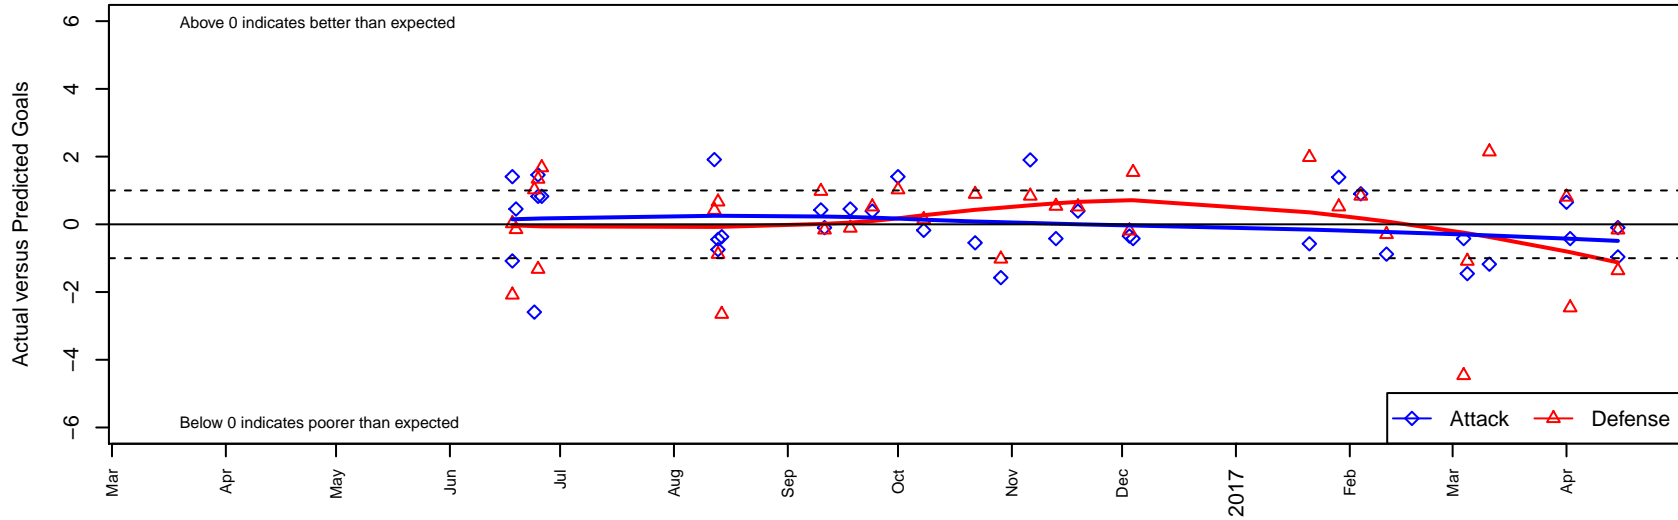

Whatcom FC Rangers Blue G04

Whatcom FC Rangers
 Bellingham, WA
 G04 total strength=767
 attack=1.03 defense=0.77
 fall league = RCL G04 Div 4
 spr league = Win RCL G04 Div 4

alt names used:
 100 WFC Rangers G04 Blue
 65 Whatcom FC Rangers G04 Blue
 Whatcom FC Rangers – GU04 Blue
 Whatcom Rangers Blue
 Whatcom FC Rangers – GU04 Blue
 Whatcom FC Rangers – GU04 Blue

Venues played:
 2016 Skagit Firecracker Gold U13
 2016 Baker Blast COPA U13
 2016 Pacific Coast Challenge U13
 2016 RCL G04 Div 4
 2016 Win RCL G04 Div 4
 2016 WYS Presidents Cup G04 Division 2

Whatcom FC Rangers Blue G04
 Dots are actual minus expected GF (blue circles) and GA (red triangles).
 Blue line is smoothed change in attack strength. Red is smoothed change in defense strength.

**attack and defense variance (black dot)
relative to other teams
and top 10 in region**

**attack and defense rating
relative to others at age
and all opponents in last 13 months**

Performance relative to 13 month average