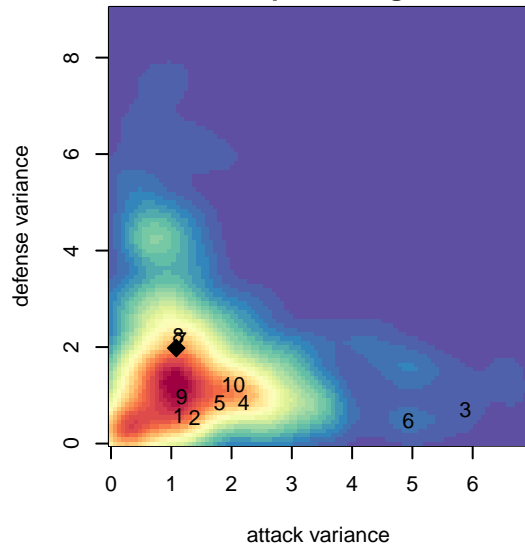

Whatcom FC Rangers Blue G04

Whatcom FC Rangers
 Bellingham, WA
 G04 total strength=767
 attack=1.03 defense=0.77
 fall league = RCL G04 Div 4
 spr league = Win RCL G04 Div 4

alt names used:
 100 WFC Rangers G04 Blue
 65 Whatcom FC Rangers G04 Blue
 Whatcom FC Rangers – GU04 Blue
 Whatcom Rangers Blue
 Whatcom FC Rangers – GU04 Blue
 Whatcom FC Rangers – GU04 Blue

Venues played:
 2016 Skagit Firecracker Gold U13
 2016 Baker Blast COPA U13
 2016 Pacific Coast Challenge U13
 2016 RCL G04 Div 4
 2016 Win RCL G04 Div 4
 2016 WYS Presidents Cup G04 Division 2

Whatcom FC Rangers Blue G04
 Dots are actual minus expected GF (blue circles) and GA (red triangles).
 Blue line is smoothed change in attack strength. Red is smoothed change in defense strength.

**attack and defense variance (black dot)
relative to other teams
and top 10 in region**

**attack and defense rating
relative to others at age
and all opponents in last 13 months**

Performance relative to 13 month average